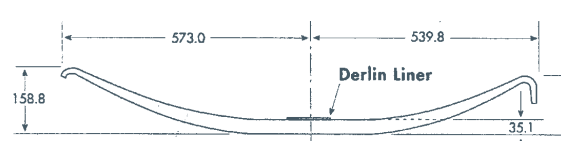

Rubery Owen

Type	Model	No. Leaves	Material	Centre Bolt	Bush	Dimension	
						A	B
F	R/Owen	9	3x1/2	Cbd125		635	610

Type F

Truscott

Type	Model	No. Leaves	Material	Centre Bolt	Bush	Dimension	
						A	B
L	Dutch Eye	14	3x7/16; 3x3/8	CBC7166	72	570	570

Type L

York

Type	Model	No. Leaves	Material	Centre Bolt	Bush	Dimension	
						A	B
F	York	7	3x9/16	CBD125		585	585

Type F

Heavy Trailer Springs

Taper Leaf Springs

Rubery Owen

No: 21017562. SRI: RORS

Reyco 2 Leaf

No: 1600-02. SRI: LA07

Hutch 1 Leaf

No: 363-00. SRI: TRA021

Hutch 3 Leaf

No: 354-00. SRI: TRA2726

Reyco 3 Leaf

No: 10007.33. SRI: TRA2728