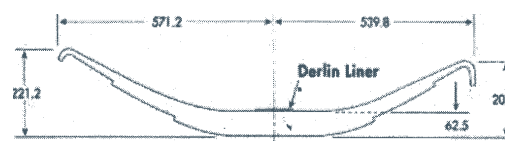

Type L

York

Type	Model	No. Leaves	Material	Centre Bolt	Bush	Dimension	
						A	B
F	York	7	3x9/16	CBD125		585	585

Type F

Heavy Trailer Springs

Taper Leaf Springs

Rubery Owen

No: 21017562. SRI: RORS

Reyco 2 Leaf

No: 1600-02. SRI: LA07

Hutch 1 Leaf

No: 363-00. SRI: TRA021

Hutch 3 Leaf

No: 354-00. SRI: TRA2726

Reyco 3 Leaf

No: 10007.33. SRI: TRA2728

Hutch 3 Leaf

No: 355-00. SRI: TRA2727

Reyco 1 Leaf

No: 179.01. SRI: TRA021

Hutch 3 Leaf

No: 356-00 SRI: TRA2728

Reyco 1 Leaf

No: 179.0. SRI: TRA023