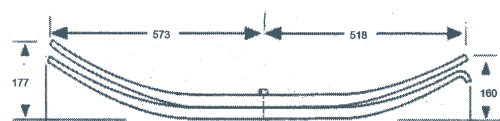

Rubery Owen

Type	Model	No. Leaves	Material	Centre Bolt	Bush	Dimension	
						A	B
F	R/Owen	9	3x1/2	Cbd125		635	610

Type F

Truscott

Type	Model	No. Leaves	Material	Centre Bolt	Bush	Dimension	
						A	B
L	Dutch Eye	14	3x7/16; 3x3/8	CBC7166	72	570	570

Type L

York

Type	Model	No. Leaves	Material	Centre Bolt	Bush	Dimension	
						A	B
F	York	7	3x9/16	CBD125		585	585

Type F

Heavy Trailer Springs

Taper Leaf Springs

Rubery Owen

No: 21017562. SRI: RORS

Reyco 2 Leaf

No: 1600-02. SRI: LA07

Hutch 1 Leaf

No: 363-00. SRI: TRA021

Hutch 3 Leaf

No: 354-00. SRI: TRA2726

Reyco 3 Leaf

No: 10007.33. SRI: TRA2728