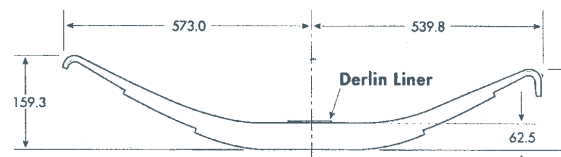

Type L

York

Type	Model	No. Leaves	Material	Centre Bolt	Bush	Dimension	
						A	B
F	York	7	3x9/16	CBD125		585	585

Type F

Heavy Trailer Springs

Taper Leaf Springs

Rubery Owen

No: 21017562. SRI: RORS

Reyco 2 Leaf

No: 1600-02. SRI: LA07

Hutch 1 Leaf

No: 363-00. SRI: TRA021

Hutch 3 Leaf

No: 354-00. SRI: TRA2726

Reyco 3 Leaf

No: 10007.33. SRI: TRA2728

Hutch 3 Leaf

No: 355-00. SRI: TRA2727

Reyco 1 Leaf

No: 179.01. SRI: TRA021

Hutch 3 Leaf

No: 356-00 SRI: TRA2728

Reyco 1 Leaf

No: 179.0. SRI: TRA023