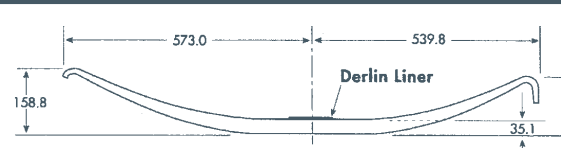

Type L

York

Type	Model	No. Leaves	Material	Centre Bolt	Bush	Dimension	
						A	B
F	York	7	3x9/16	CBD125		585	585

Type F

Heavy Trailer Springs

Taper Leaf Springs

Rubery Owen

No: 21017562. SRI: RORS

Reyco 2 Leaf

No: 1600-02. SRI: LA07

Hutch 1 Leaf

No: 363-00. SRI: TRA021

Hutch 3 Leaf

No: 354-00. SRI: TRA2726

Reyco 3 Leaf

No: 10007.33. SRI: TRA2728

Hutch 3 Leaf

No: 355-00. SRI: TRA2727

Reyco 1 Leaf

No: 179.01. SRI: TRA021

Hutch 3 Leaf

No: 356-00 SRI: TRA2728

Reyco 1 Leaf

No: 179.0. SRI: TRA023