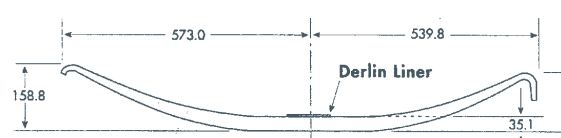

Type L

York

| Type | Model | No. Leaves | Material | Centre Bolt | Bush | Dimension | |
|------|-------|------------|----------|-------------|------|-----------|-----|
| | | | | | | A | B |
| F | York | 7 | 3x9/16 | CBD125 | | 585 | 585 |

Type F

Heavy Trailer Springs

Taper Leaf Springs

Rubery Owen

No: 21017562. SRI: RORS

Reyco 2 Leaf

No: 1600-02. SRI: LA07

Hutch 1 Leaf

No: 363-00. SRI: TRA021

Hutch 3 Leaf

No: 354-00. SRI: TRA2726

Reyco 3 Leaf

No: 10007.33. SRI: TRA2728

Hutch 3 Leaf

No: 355-00. SRI: TRA2727

Reyco 1 Leaf