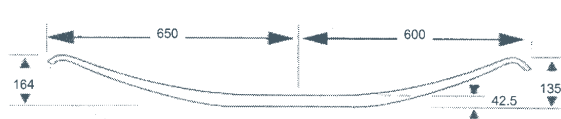

Type L

York

| Type | Model | No. Leaves | Material | Centre Bolt | Bush | Dimension | |
|------|-------|------------|----------|-------------|------|-----------|-----|
| | | | | | | A | B |
| F | York | 7 | 3x9/16 | CBD125 | | 585 | 585 |

Type F

Heavy Trailer Springs

Taper Leaf Springs

Rubery Owen

No: 21017562. SRI: RORS

Reyco 2 Leaf

No: 1600-02. SRI: LA07

Hutch 1 Leaf