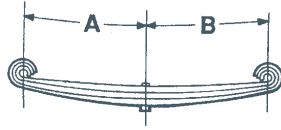

Heavy Trailer Springs

Rubery Owen

Type L

Type	Model	No. Leaves	Material	Centre Bolt	Bush	Dimension	
						A	B
F	R/Owen	9	3x1/2	CBD125		635	610
F	R/Owen	8	3x1/2	CBD125		635	610
L	Dutch Eye	14	3x7/16; 3x3/8	CBC7166	72	570	570
F	York	7	3x9/16	CBD125		585	585
F	York	6	3-1/2x9/16	CBD125		585	585

Rubery Owen

Type	Model	No. Leaves	Material	Centre Bolt	Bush	Dimension	
						A	B
F	R/Owen	9	3x1/2	Cbd125		635	610

Truscott

Type	Model	No. Leaves	Material	Centre Bolt	Bush	Dimension	
						A	B
L	Dutch Eye	14	3x7/16; 3x3/8	CBC7166	72	570	570

York

Type	Model	No. Leaves	Material	Centre Bolt	Bush	Dimension	
						A	B
F	York	7	3x9/16	CBD125		585	585