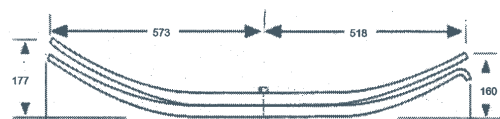

Type L

York

| Type | Model | No. Leaves | Material | Centre Bolt | Bush | Dimension | |
|------|-------|------------|----------|-------------|------|-----------|-----|
| | | | | | | A | B |
| F | York | 7 | 3x9/16 | CBD125 | | 585 | 585 |

Type F

Heavy Trailer Springs

Taper Leaf Springs

Rubery Owen

No: 21017562. SRI: RORS

Reyco 2 Leaf

No: 1600-02. SRI: LA07

Hutch 1 Leaf

No: 363-00. SRI: TRA021

Hutch 3 Leaf

No: 354-00. SRI: TRA2726

Reyco 3 Leaf

No: 10007.33. SRI: TRA2728

Hutch 3 Leaf

No: 355-00. SRI: TRA2727

Reyco 1 Leaf